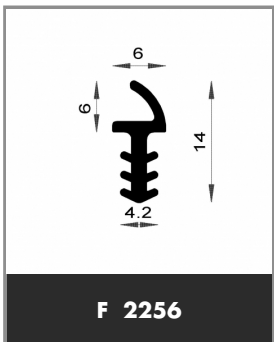

➤ **TYPE OF SHAPE :** **DIFFERENT SHAPES**

Product available in stock