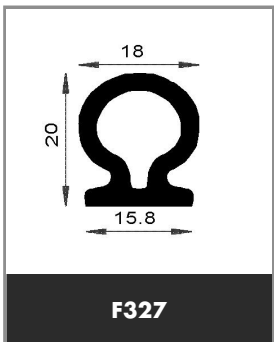

TYPE OF SHAPE :  **SHAPE 5**

Product available in stock

➤ **TYPE OF SHAPE :**  **SHAPE 6**

Product available in stock

➤ **TYPE OF SHAPE :**  **SHAPE 6**

Product available in stock

➤ **TYPE OF SHAPE :**  **SHAPE 6**

 e
LARGEUR: 4 MM

F844 e = 2 mm
F1496 e = 3 mm
F712 e = 4 mm

WIDTH 4 MM

 e
LARGEUR 5 MM

F843 e = 2 mm
F323 e = 5 mm

WIDTH 5MM

 e
LARGEUR 6 MM

F3914 e = 1.5 mm
F842 e = 2 mm
F323 e = 6 mm

WIDTH 6 MM

 e
LARGEUR 7 MM

F846 e = 2.5 mm

WIDTH 7 MM

 e
LARGEUR 8 MM

F2222 e = 1.5 mm
F841 e = 2 mm
F682 e = 4 mm
F323 e = 8 mm

WIDTH 8 MM

 e
LARGEUR 10 MM