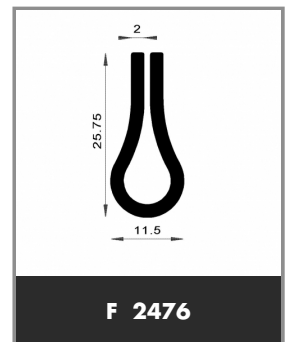

Product available in stock

➤ **TYPE OF SHAPE :**  **SHAPE 3**

Product available in stock

➤ TYPE OF SHAPE :  **SHAPE 3**

Product available in stock

➤ **TYPE OF SHAPE :**  **SHAPE 4**

Product available in stock

WIDTH 6 MM

 e
LARGEUR 7 MM

F846 e = 2.5 mm

WIDTH 7 MM

 e
LARGEUR 8 MM

F2222 e = 1.5 mm
F841 e = 2 mm
F682 e = 4 mm
F323 e = 8 mm

WIDTH 8 MM

 e
LARGEUR 10 MM