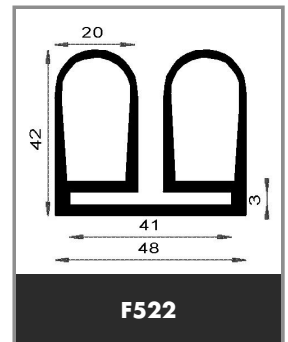

➤ **TYPE OF SHAPE :** **SHAPE 6**

Product available in stock