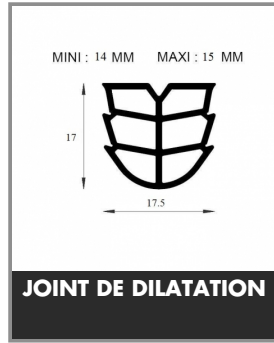

PRODEX

WWW.PRODEX-ELASTOMERES.COM

CATALOGUE PUBLISHED ON 11-12-2013

➤ All shape types

➤ All shape types

➤ TYPE OF SHAPE :  BUMPER

Product available in stock

➤ **TYPE OF SHAPE :**  **EXPANSION GASKET**

Product available in stock 

➤ TYPE OF SHAPE :  **SHAPE 1**

Product available in stock

tôle de 0.5 à 2.5 mm
PP02 F024

F024 

F3908

F187

F1973