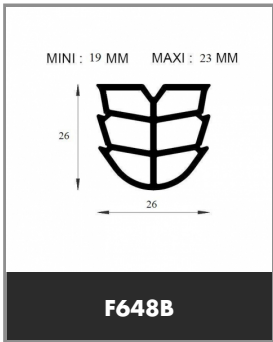

Product available in stock 

➤ TYPE OF SHAPE :  **SHAPE 1**

Product available in stock

tôle de 0.5 à 2.5 mm
PP02 F024

F024 

F3908

F187

F1973