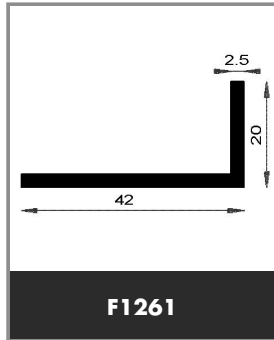

➤ **TYPE OF SHAPE :** **SHAPE 10**

Product available in stock