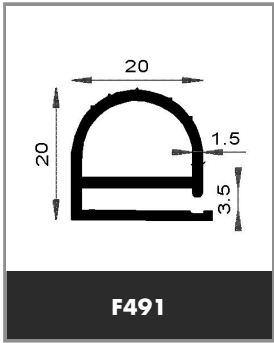

TYPE OF SHAPE : **SHAPE 5**

Product available in stock