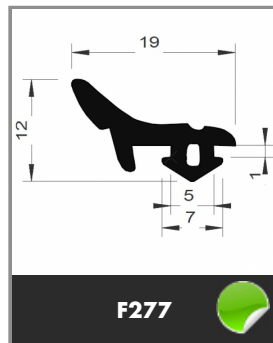

➤ **TYPE OF SHAPE :** **DIFFERENT SHAPES**

Product available in stock