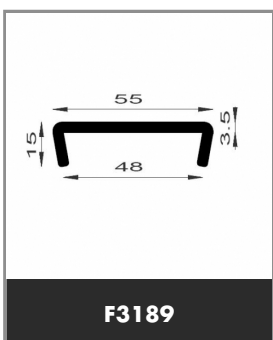

Product available in stock

TYPE OF SHAPE :  **SHAPE 2**

Product available in stock

➤ **TYPE OF SHAPE :**  **SHAPE 2**

Product available in stock

➤ PROFILE

12-11-13

➤ TYPE OF SHAPE :  SHAPE 2

WIDTH 6 MM

 e
LARGEUR 7 MM

F846 e = 2.5 mm

WIDTH 7 MM

 e
LARGEUR 8 MM

F2222 e = 1.5 mm
F841 e = 2 mm
F682 e = 4 mm
F323 e = 8 mm

WIDTH 8 MM

 e
LARGEUR 10 MM