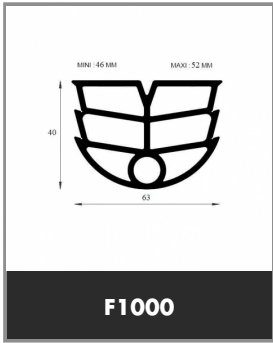

Product available in stock 

➤ TYPE OF SHAPE :  **SHAPE 1**

Product available in stock

tôle de 0.5 à 2.5 mm
PP02 F024

F024 

F3908

F187

F1973