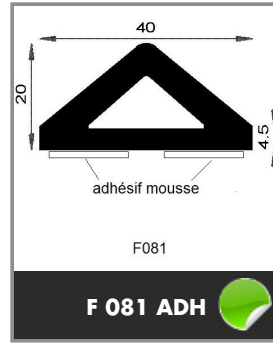

➤ TYPE OF SHAPE : BUMPER

Product available in stock