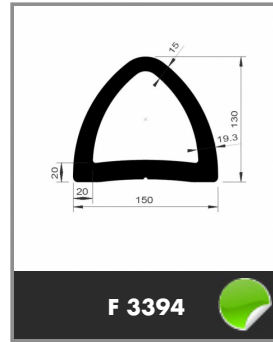

➤ TYPE OF SHAPE : BUMPER

Product available in stock