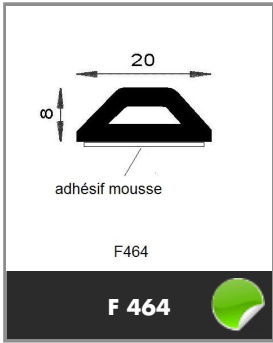

PRODEX

WWW.PRODEX-ELASTOMERES.COM

CATALOGUE PUBLISHED ON 11-12-2013

➤ All shape types

➤ All shape types

➤ TYPE OF SHAPE :  BUMPER

Product available in stock

➤ **TYPE OF SHAPE :**  **EXPANSION GASKET**

Product available in stock 

➤ TYPE OF SHAPE :  **SHAPE 1**

Product available in stock

tôle de 0.5 à 2.5 mm
PP02 F024

F024 

F3908

F187

F1973