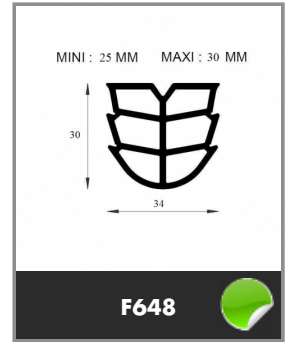

Product available in stock 

➤ TYPE OF SHAPE :  **SHAPE 1**

Product available in stock

tôle de 0.5 à 2.5 mm
PP02 F024

F024 

F3908

F187

F1973