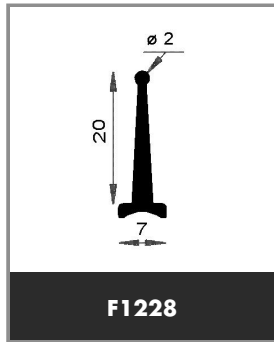

➤ **TYPE OF SHAPE :** **DIFFERENT SHAPES**

Product available in stock