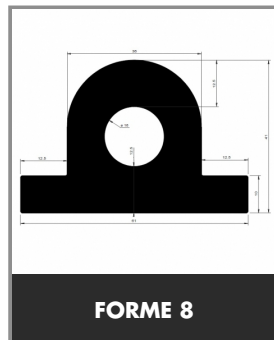

➤ All shape types