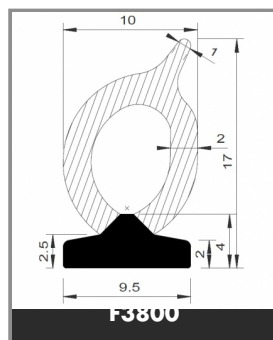

➤ **TYPE OF SHAPE :** **SHAPE 6**

Product available in stock