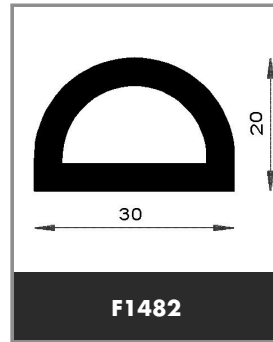

➤ **TYPE OF SHAPE :** **SHAPE 8**

Product available in stock