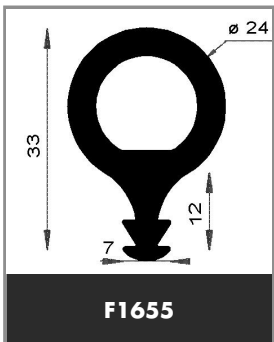

➤ **TYPE OF SHAPE :** **SHAPE 6**

Product available in stock