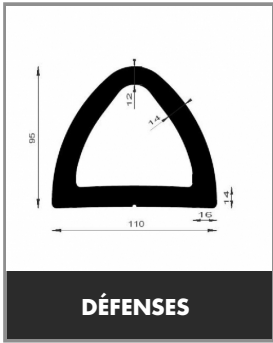

➤ All shape types