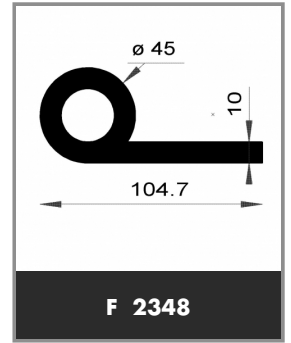

➤ TYPE OF SHAPE : **SHAPE 11**

Product available in stock