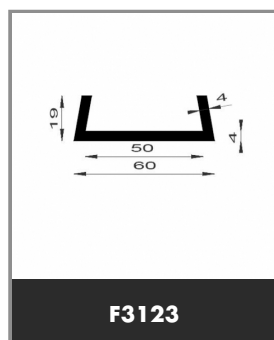

Product available in stock

TYPE OF SHAPE :  **SHAPE 2**

Product available in stock

➤ **TYPE OF SHAPE :**  **SHAPE 2**

Product available in stock

➤ PROFILE

12-11-13

➤ TYPE OF SHAPE :  SHAPE 2

WIDTH 6 MM

 e
LARGEUR 7 MM

F846 e = 2.5 mm

WIDTH 7 MM

 e
LARGEUR 8 MM

F2222 e = 1.5 mm
F841 e = 2 mm
F682 e = 4 mm
F323 e = 8 mm

WIDTH 8 MM

 e
LARGEUR 10 MM