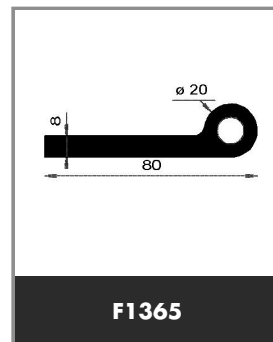

Product available in stock

➤ **TYPE OF SHAPE :**  **SHAPE 10**

Product available in stock

➤ **TYPE OF SHAPE :**  **SHAPE 11**

Product available in stock

➤ **TYPE OF SHAPE :**  **SHAPE 11**

Product available in stock

WIDTH 6 MM

 e
LARGEUR 7 MM

F846 e = 2.5 mm

WIDTH 7 MM

 e
LARGEUR 8 MM

F2222 e = 1.5 mm
F841 e = 2 mm
F682 e = 4 mm
F323 e = 8 mm

WIDTH 8 MM

 e
LARGEUR 10 MM