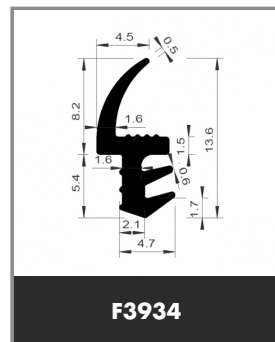

➤ **TYPE OF SHAPE :** **DIFFERENT SHAPES**

Product available in stock