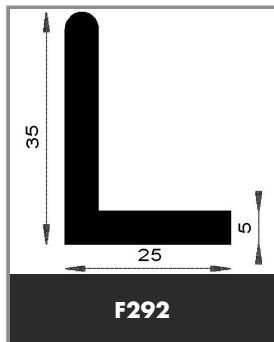

Product available in stock

➤ TYPE OF SHAPE :  **SHAPE 8**

Product available in stock

➤ TYPE OF SHAPE :  **SHAPE 8**

Product available in stock

TYPE OF SHAPE :  **SHAPE 9**

Product available in stock

➤ **TYPE OF SHAPE :**  **SHAPE 10**

Product available in stock

➤ **TYPE OF SHAPE :**  **SHAPE 10**

Product available in stock

➤ **TYPE OF SHAPE :**  **SHAPE 11**

Product available in stock

➤ **TYPE OF SHAPE :**  **SHAPE 11**

Product available in stock

WIDTH 6 MM

 e
LARGEUR 7 MM

F846 e = 2.5 mm

WIDTH 7 MM

 e
LARGEUR 8 MM

F2222 e = 1.5 mm
F841 e = 2 mm
F682 e = 4 mm
F323 e = 8 mm

WIDTH 8 MM

 e
LARGEUR 10 MM