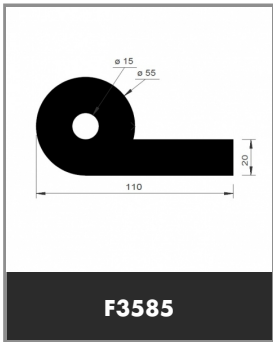

➤ TYPE OF SHAPE : **SHAPE 11**

Product available in stock