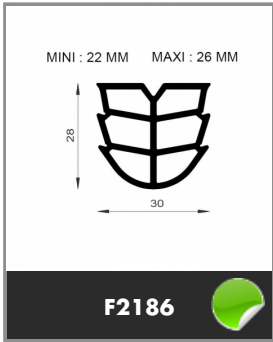

Product available in stock 

➤ TYPE OF SHAPE :  **SHAPE 1**

Product available in stock

tôle de 0.5 à 2.5 mm
PP02 F024

F024 

F3908

F187

F1973