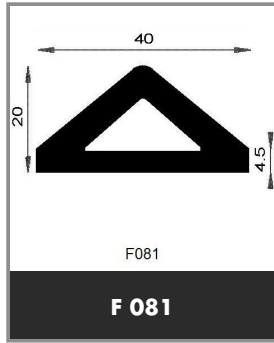

➤ TYPE OF SHAPE : BUMPER

Product available in stock