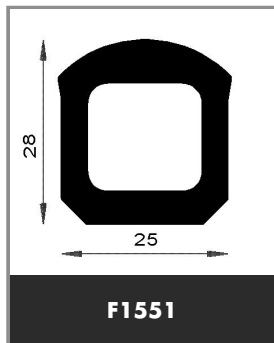

➤ **TYPE OF SHAPE :** **SHAPE 8**

Product available in stock