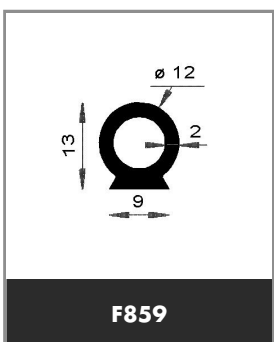

TYPE OF SHAPE :  **SHAPE 5**

Product available in stock

➤ **TYPE OF SHAPE :**  **SHAPE 6**

Product available in stock

➤ **TYPE OF SHAPE :**  **SHAPE 6**

Product available in stock

➤ **TYPE OF SHAPE :**  **SHAPE 6**

WIDTH 6 MM

 e
LARGEUR 7 MM

F846 e = 2.5 mm

WIDTH 7 MM

 e
LARGEUR 8 MM

F2222 e = 1.5 mm
F841 e = 2 mm
F682 e = 4 mm
F323 e = 8 mm

WIDTH 8 MM

 e
LARGEUR 10 MM