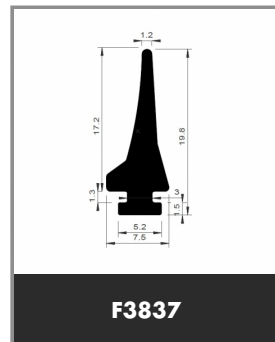

➤ **TYPE OF SHAPE :** **DIFFERENT SHAPES**

Product available in stock