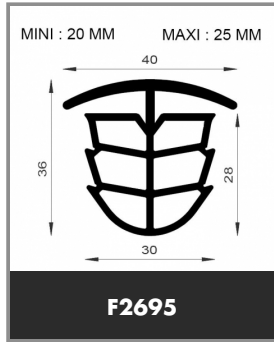

Product available in stock 

➤ TYPE OF SHAPE :  **SHAPE 1**

Product available in stock

tôle de 0.5 à 2.5 mm
PP02 F024

F024 

F3908

F187

F1973