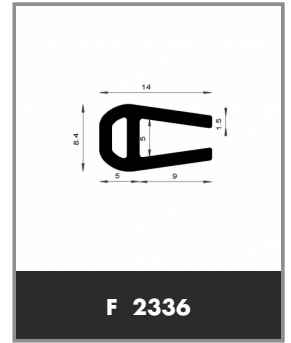

➤ **TYPE OF SHAPE :** **SHAPE 3**

Product available in stock