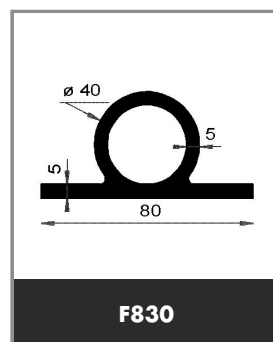

TYPE OF SHAPE :  **SHAPE 5**

Product available in stock

➤ **TYPE OF SHAPE :**  **SHAPE 6**

Product available in stock

➤ **TYPE OF SHAPE :**  **SHAPE 6**

Product available in stock

➤ **TYPE OF SHAPE :**  **SHAPE 6**

 e
LARGEUR: 4 MM

F844 e = 2 mm
F1496 e = 3 mm
F712 e = 4 mm

WIDTH 4 MM

 e
LARGEUR 5 MM

F843 e = 2 mm
F323 e = 5 mm

WIDTH 5MM

 e
LARGEUR 6 MM

F3914 e = 1.5 mm
F842 e = 2 mm
F323 e = 6 mm

WIDTH 6 MM

 e
LARGEUR 7 MM

F846 e = 2.5 mm

WIDTH 7 MM

 e
LARGEUR 8 MM

F2222 e = 1.5 mm
F841 e = 2 mm
F682 e = 4 mm
F323 e = 8 mm

WIDTH 8 MM

 e
LARGEUR 10 MM