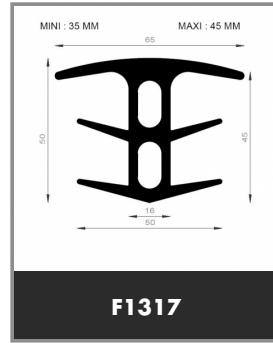

Product available in stock 

➤ TYPE OF SHAPE :  **SHAPE 1**

Product available in stock

tôle de 0.5 à 2.5 mm
PP02 F024

F024 

F3908

F187

F1973

WIDTH 30 MM

 e
LARGEUR 35 MM

F2276 e = 1.5 mm
F026 e = 6 mm
F3905 e = 10 mm
F3962 e = 25 mm
F2502 e = 30 mm
F1585 e = 35 mm

WIDTH 35 MM

 e
LARGEUR 40 MM

F1063 e = 1.5 mm
F2432 e = 2 mm
F2005/474 e = 3 mm
F2208 e = 5 mm
F036 e = 10 mm