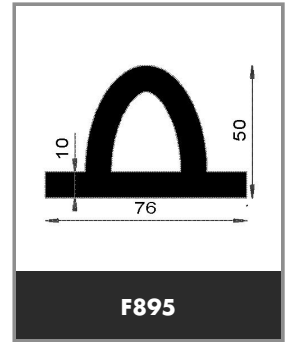

➤ TYPE OF SHAPE : **SHAPE 8**

Product available in stock