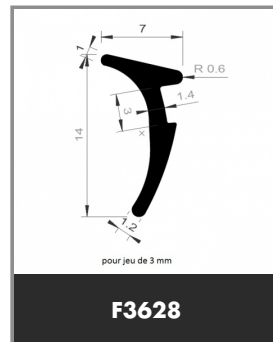

➤ TYPE OF SHAPE : **GASKET**

Product available in stock