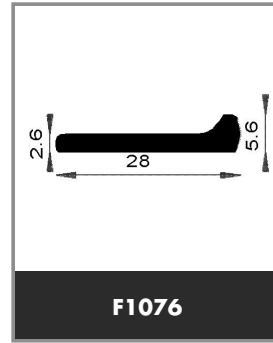

Product available in stock

➤ **TYPE OF SHAPE :**  **SHAPE 10**

Product available in stock

➤ **TYPE OF SHAPE :**  **SHAPE 11**

Product available in stock

➤ **TYPE OF SHAPE :**  **SHAPE 11**

Product available in stock

WIDTH 6 MM

 e
LARGEUR 7 MM

F846 e = 2.5 mm

WIDTH 7 MM

 e
LARGEUR 8 MM

F2222 e = 1.5 mm
F841 e = 2 mm
F682 e = 4 mm
F323 e = 8 mm

WIDTH 8 MM

 e
LARGEUR 10 MM