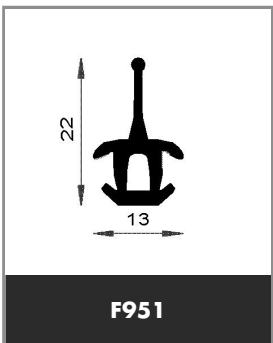

➤ **TYPE OF SHAPE :** **DIFFERENT SHAPES**

Product available in stock