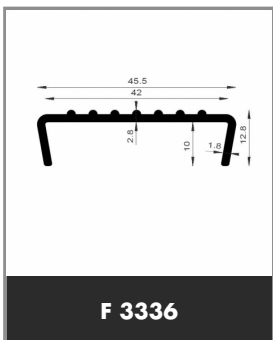

Product available in stock

TYPE OF SHAPE :  **SHAPE 2**

Product available in stock

➤ **TYPE OF SHAPE :**  **SHAPE 2**

Product available in stock

➤ PROFILE

12-11-13

➤ TYPE OF SHAPE :  SHAPE 2

WIDTH 6 MM

 e
LARGEUR 7 MM

F846 e = 2.5 mm

WIDTH 7 MM

 e
LARGEUR 8 MM

F2222 e = 1.5 mm
F841 e = 2 mm
F682 e = 4 mm
F323 e = 8 mm

WIDTH 8 MM

 e
LARGEUR 10 MM

WIDTH 22 MM

 e
LARGEUR 25 MM

F440 e = 20 mm
F559 e = 25 mm

WIDTH 25 MM

 e
LARGEUR 25 MM

F640 e = 0.8 mm
F2238 e = 1 mm
F2239 e = 3 mm
F2331 e = 4 mm
F747 e = 15 mm

WIDTH 25 MM

 e
LARGEUR 28 MM

WIDTH 30 MM

 e
LARGEUR 35 MM

F2276 e = 1.5 mm
F026 e = 6 mm
F3905 e = 10 mm
F3962 e = 25 mm
F2502 e = 30 mm
F1585 e = 35 mm

WIDTH 35 MM

 e
LARGEUR 40 MM

F1063 e = 1.5 mm
F2432 e = 2 mm
F2005/474 e = 3 mm
F2208 e = 5 mm
F036 e = 10 mm