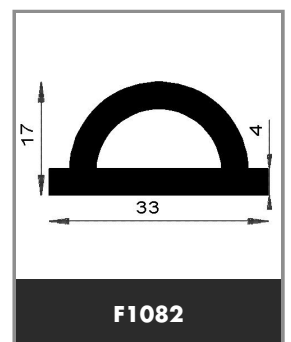

TYPE OF SHAPE :  **SHAPE 5**

Product available in stock

➤ **TYPE OF SHAPE :**  **SHAPE 6**

Product available in stock

➤ **TYPE OF SHAPE :**  **SHAPE 6**

Product available in stock

➤ **TYPE OF SHAPE :**  **SHAPE 6**

WIDTH 6 MM

 e
LARGEUR 7 MM

F846 e = 2.5 mm

WIDTH 7 MM

 e
LARGEUR 8 MM

F2222 e = 1.5 mm
F841 e = 2 mm
F682 e = 4 mm
F323 e = 8 mm

WIDTH 8 MM

 e
LARGEUR 10 MM