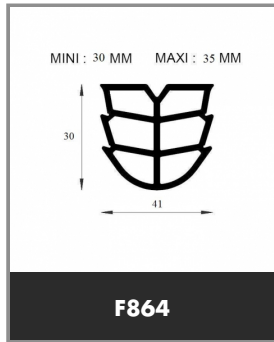

Product available in stock 

➤ TYPE OF SHAPE :  **SHAPE 1**

Product available in stock

tôle de 0.5 à 2.5 mm
PP02 F024

F024 

F3908

F187

F1973