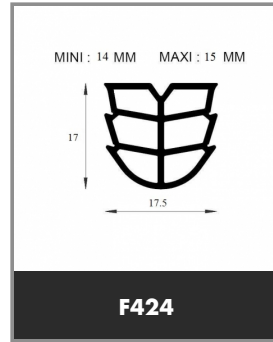

Product available in stock 

➤ TYPE OF SHAPE :  **SHAPE 1**

Product available in stock

tôle de 0.5 à 2.5 mm
PP02 F024

F024 

F3908

F187

F1973