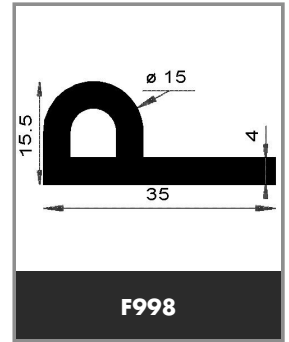

Product available in stock

➤ **TYPE OF SHAPE :**  **SHAPE 10**

Product available in stock

➤ **TYPE OF SHAPE :**  **SHAPE 11**

Product available in stock

➤ **TYPE OF SHAPE :**  **SHAPE 11**

Product available in stock

 e
LARGEUR: 4 MM

F844 e = 2 mm
F1496 e = 3 mm
F712 e = 4 mm

WIDTH 4 MM

 e
LARGEUR 5 MM

F843 e = 2 mm
F323 e = 5 mm

WIDTH 5MM

 e
LARGEUR 6 MM

F3914 e = 1.5 mm
F842 e = 2 mm
F323 e = 6 mm

WIDTH 6 MM

 e
LARGEUR 7 MM

F846 e = 2.5 mm

WIDTH 7 MM

 e
LARGEUR 8 MM

F2222 e = 1.5 mm
F841 e = 2 mm
F682 e = 4 mm
F323 e = 8 mm

WIDTH 8 MM

 e
LARGEUR 10 MM