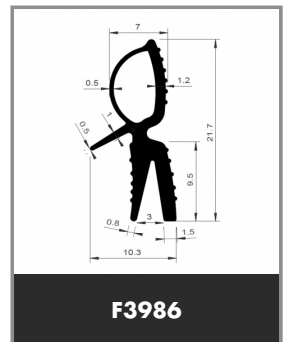

➤ **TYPE OF SHAPE :** **DIFFERENT SHAPES**

Product available in stock