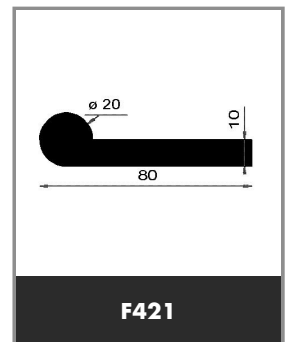

Product available in stock

➤ **TYPE OF SHAPE :**  **SHAPE 10**

Product available in stock

➤ **TYPE OF SHAPE :**  **SHAPE 11**

Product available in stock

➤ **TYPE OF SHAPE :**  **SHAPE 11**

Product available in stock

WIDTH 6 MM

 e
LARGEUR 7 MM

F846 e = 2.5 mm

WIDTH 7 MM

 e
LARGEUR 8 MM

F2222 e = 1.5 mm
F841 e = 2 mm
F682 e = 4 mm
F323 e = 8 mm

WIDTH 8 MM

 e
LARGEUR 10 MM