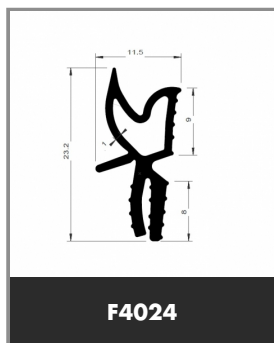

➤ **TYPE OF SHAPE :** **DIFFERENT SHAPES**

Product available in stock