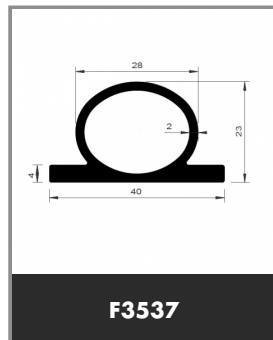

➤ **TYPE OF SHAPE :** **SHAPE 6**

Product available in stock