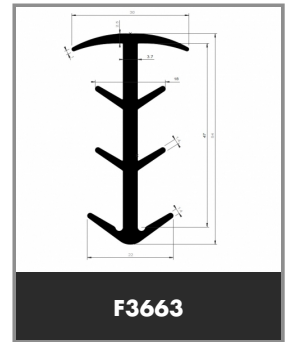

Product available in stock 

➤ TYPE OF SHAPE :  **SHAPE 1**

Product available in stock

tôle de 0.5 à 2.5 mm
PP02 F024

F024 

F3908

F187

F1973