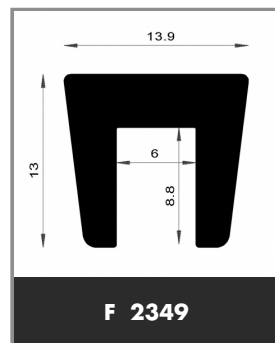

F234 

➤ **TYPE OF SHAPE :**  **SHAPE 1**

Product available in stock

➤ **TYPE OF SHAPE :**  **SHAPE 1**

Product available in stock

➤ TYPE OF SHAPE :  **SHAPE 2**

Product available in stock

➤ TYPE OF SHAPE :  **SHAPE 2**

Product available in stock

TYPE OF SHAPE :  **SHAPE 2**

Product available in stock

➤ **TYPE OF SHAPE :**  **SHAPE 2**

Product available in stock

➤ PROFILE

12-11-13

➤ TYPE OF SHAPE :  SHAPE 2

WIDTH 6 MM

 e
LARGEUR 7 MM

F846 e = 2.5 mm

WIDTH 7 MM

 e
LARGEUR 8 MM

F2222 e = 1.5 mm
F841 e = 2 mm
F682 e = 4 mm
F323 e = 8 mm

WIDTH 8 MM

 e
LARGEUR 10 MM