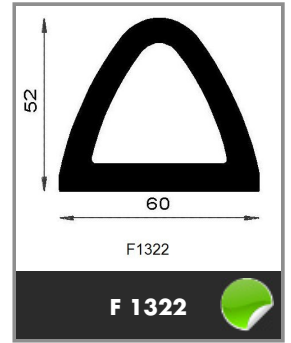

➤ TYPE OF SHAPE : BUMPER

Product available in stock