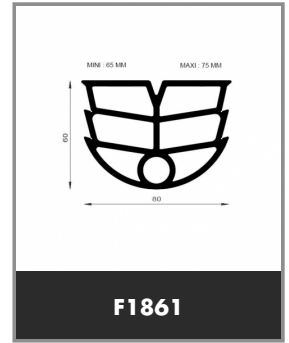

Product available in stock 

➤ TYPE OF SHAPE :  **SHAPE 1**

Product available in stock

tôle de 0.5 à 2.5 mm
PP02 F024

F024 

F3908

F187

F1973