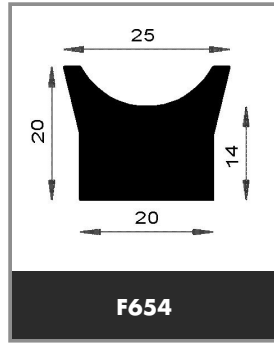

Product available in stock

➤ **TYPE OF SHAPE :**  **SHAPE 13**

Product available in stock

➤ **TYPE OF SHAPE :**  **SHAPE 14**

Product available in stock

➤ TYPE OF SHAPE :  **SHAPE 14**

Product available in stock

WIDTH 6 MM

 e
LARGEUR 7 MM

F846 e = 2.5 mm

WIDTH 7 MM

 e
LARGEUR 8 MM

F2222 e = 1.5 mm
F841 e = 2 mm
F682 e = 4 mm
F323 e = 8 mm

WIDTH 8 MM

 e
LARGEUR 10 MM