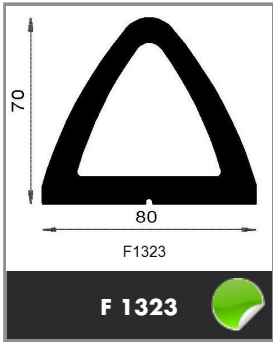

➤ TYPE OF SHAPE : BUMPER

Product available in stock