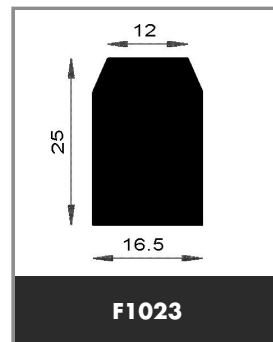

Product available in stock

➤ **TYPE OF SHAPE :**  **SHAPE 13**

Product available in stock

➤ **TYPE OF SHAPE :**  **SHAPE 14**

Product available in stock

➤ TYPE OF SHAPE :  **SHAPE 14**

Product available in stock

WIDTH 6 MM

 e
LARGEUR 7 MM

F846 e = 2.5 mm

WIDTH 7 MM

 e
LARGEUR 8 MM

F2222 e = 1.5 mm
F841 e = 2 mm
F682 e = 4 mm
F323 e = 8 mm

WIDTH 8 MM

 e
LARGEUR 10 MM