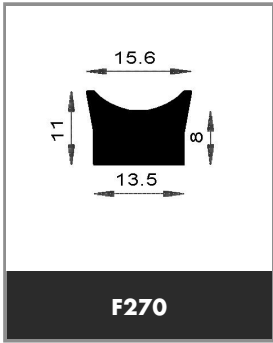

Product available in stock

➤ **TYPE OF SHAPE :**  **SHAPE 13**

Product available in stock

➤ **TYPE OF SHAPE :**  **SHAPE 14**

Product available in stock

➤ TYPE OF SHAPE :  **SHAPE 14**

Product available in stock

WIDTH 6 MM

 e
LARGEUR 7 MM

F846 e = 2.5 mm

WIDTH 7 MM

 e
LARGEUR 8 MM

F2222 e = 1.5 mm
F841 e = 2 mm
F682 e = 4 mm
F323 e = 8 mm

WIDTH 8 MM

 e
LARGEUR 10 MM