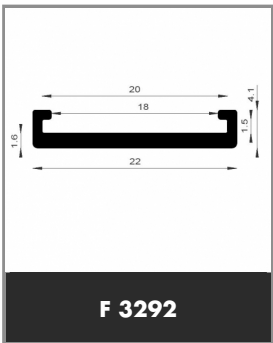

Product available in stock

➤ **TYPE OF SHAPE :**  **SHAPE 6**

Product available in stock

➤ TYPE OF SHAPE :  **SHAPE 7**

Product available in stock

➤ TYPE OF SHAPE :  **SHAPE 7**

Product available in stock

➤ **TYPE OF SHAPE :**  **SHAPE 8**

WIDTH 6 MM

 e
LARGEUR 7 MM

F846 e = 2.5 mm

WIDTH 7 MM

 e
LARGEUR 8 MM

F2222 e = 1.5 mm
F841 e = 2 mm
F682 e = 4 mm
F323 e = 8 mm

WIDTH 8 MM

 e
LARGEUR 10 MM