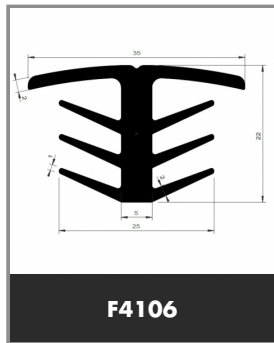

Product available in stock 

➤ TYPE OF SHAPE :  **SHAPE 1**

Product available in stock

tôle de 0.5 à 2.5 mm
PP02 F024

F024 

F3908

F187

F1973