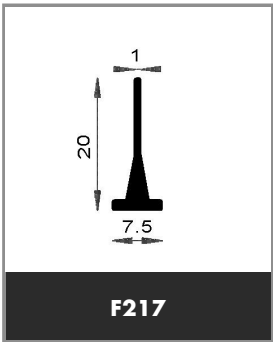

➤ **TYPE OF SHAPE :** **DIFFERENT SHAPES**

Product available in stock