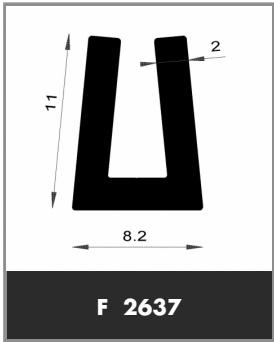

➤ TYPE OF SHAPE : **SHAPE 2**

Product available in stock