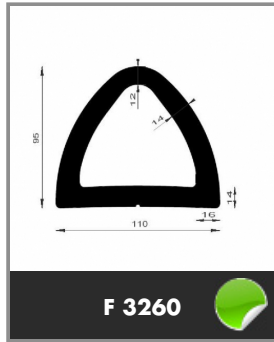

➤ TYPE OF SHAPE : BUMPER

Product available in stock