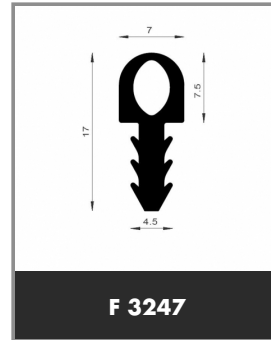

➤ **TYPE OF SHAPE :** **SHAPE 6**

Product available in stock