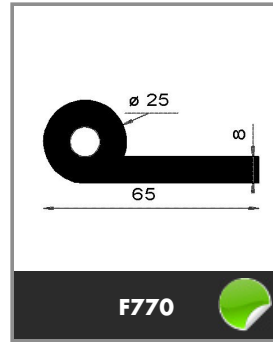

➤ TYPE OF SHAPE : **SHAPE 11**

Product available in stock