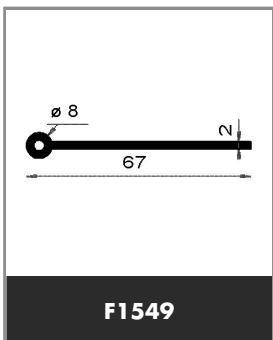

Product available in stock

➤ **TYPE OF SHAPE :**  **SHAPE 10**

Product available in stock

➤ **TYPE OF SHAPE :**  **SHAPE 11**

Product available in stock

➤ **TYPE OF SHAPE :**  **SHAPE 11**

Product available in stock

 e
LARGEUR: 4 MM

F844 e = 2 mm
F1496 e = 3 mm
F712 e = 4 mm

WIDTH 4 MM

 e
LARGEUR 5 MM

F843 e = 2 mm
F323 e = 5 mm

WIDTH 5MM

 e
LARGEUR 6 MM

F3914 e = 1.5 mm
F842 e = 2 mm
F323 e = 6 mm

WIDTH 6 MM

 e
LARGEUR 7 MM

F846 e = 2.5 mm

WIDTH 7 MM

 e
LARGEUR 8 MM

F2222 e = 1.5 mm
F841 e = 2 mm
F682 e = 4 mm
F323 e = 8 mm

WIDTH 8 MM

 e
LARGEUR 10 MM