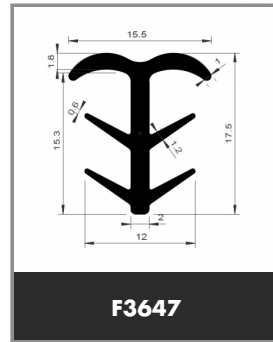

Product available in stock 

➤ TYPE OF SHAPE :  **SHAPE 1**

Product available in stock

tôle de 0.5 à 2.5 mm
PP02 F024

F024 

F3908

F187

F1973