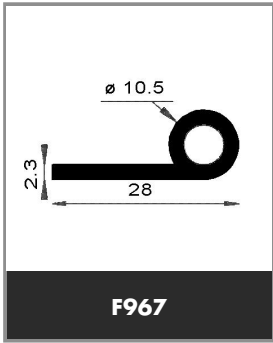

Product available in stock

➤ **TYPE OF SHAPE :**  **SHAPE 10**

Product available in stock

➤ **TYPE OF SHAPE :**  **SHAPE 11**

Product available in stock

➤ **TYPE OF SHAPE :**  **SHAPE 11**

Product available in stock

 e
LARGEUR: 4 MM

F844 e = 2 mm
F1496 e = 3 mm
F712 e = 4 mm

WIDTH 4 MM

 e
LARGEUR 5 MM

F843 e = 2 mm
F323 e = 5 mm

WIDTH 5MM

 e
LARGEUR 6 MM

F3914 e = 1.5 mm
F842 e = 2 mm
F323 e = 6 mm

WIDTH 6 MM

 e
LARGEUR 7 MM

F846 e = 2.5 mm

WIDTH 7 MM

 e
LARGEUR 8 MM

F2222 e = 1.5 mm
F841 e = 2 mm
F682 e = 4 mm
F323 e = 8 mm

WIDTH 8 MM

 e
LARGEUR 10 MM