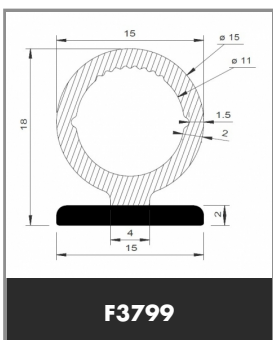

➤ **TYPE OF SHAPE :** **SHAPE 6**

Product available in stock