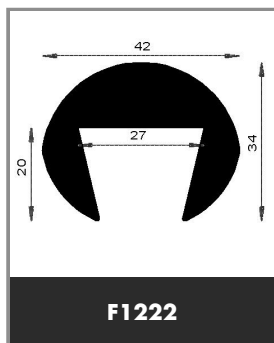

F234 

➤ **TYPE OF SHAPE :**  **SHAPE 1**

Product available in stock

➤ **TYPE OF SHAPE :**  **SHAPE 1**

Product available in stock

➤ TYPE OF SHAPE :  **SHAPE 2**

Product available in stock

➤ TYPE OF SHAPE :  **SHAPE 2**

WIDTH 6 MM

 e
LARGEUR 7 MM

F846 e = 2.5 mm

WIDTH 7 MM

 e
LARGEUR 8 MM

F2222 e = 1.5 mm
F841 e = 2 mm
F682 e = 4 mm
F323 e = 8 mm

WIDTH 8 MM

 e
LARGEUR 10 MM