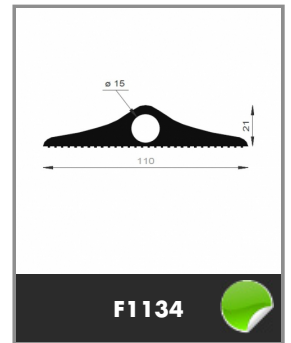

F250

F305

F351

F352

F353

F373

TYPE OF SHAPE :  DIFFERENT SHAPES

Product available in stock

 e
LARGEUR: 4 MM

F844 e = 2 mm
F1496 e = 3 mm
F712 e = 4 mm

WIDTH 4 MM

 e
LARGEUR 5 MM

F843 e = 2 mm
F323 e = 5 mm

WIDTH 5MM

 e
LARGEUR 6 MM

F3914 e = 1.5 mm
F842 e = 2 mm
F323 e = 6 mm