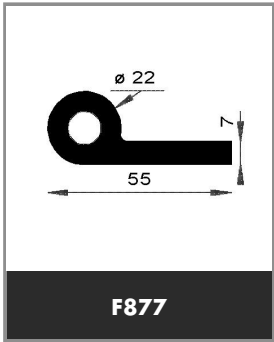

➤ TYPE OF SHAPE : **SHAPE 11**

Product available in stock