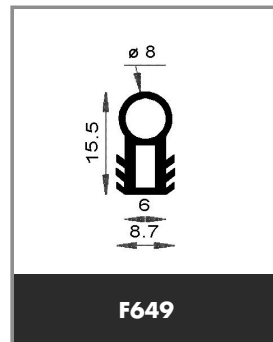

TYPE OF SHAPE :  **SHAPE 5**

Product available in stock

➤ **TYPE OF SHAPE :**  **SHAPE 6**

Product available in stock

➤ **TYPE OF SHAPE :**  **SHAPE 6**

Product available in stock

➤ **TYPE OF SHAPE :**  **SHAPE 6**

WIDTH 6 MM

 e
LARGEUR 7 MM

F846 e = 2.5 mm

WIDTH 7 MM

 e
LARGEUR 8 MM

F2222 e = 1.5 mm
F841 e = 2 mm
F682 e = 4 mm
F323 e = 8 mm

WIDTH 8 MM

 e
LARGEUR 10 MM