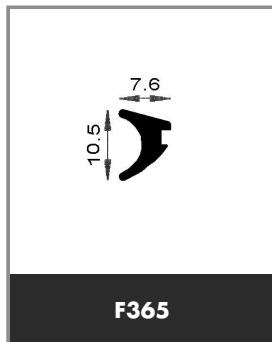

➤ TYPE OF SHAPE : **GASKET**

Product available in stock