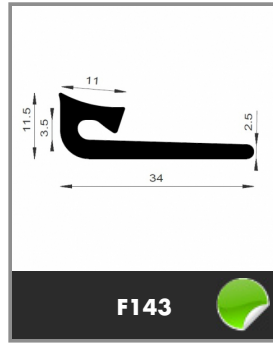

➤ **TYPE OF SHAPE :** **DIFFERENT SHAPES**

Product available in stock