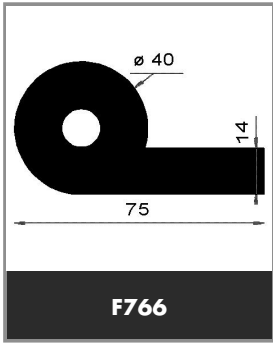

➤ TYPE OF SHAPE : **SHAPE 11**

Product available in stock