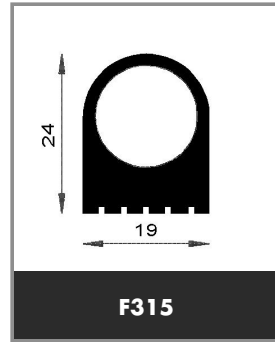

TYPE OF SHAPE :  **SHAPE 5**

Product available in stock

➤ **TYPE OF SHAPE :**  **SHAPE 6**

Product available in stock

➤ **TYPE OF SHAPE :**  **SHAPE 6**

Product available in stock

➤ **TYPE OF SHAPE :**  **SHAPE 6**

 e
LARGEUR: 4 MM

F844 e = 2 mm
F1496 e = 3 mm
F712 e = 4 mm

WIDTH 4 MM

 e
LARGEUR 5 MM

F843 e = 2 mm
F323 e = 5 mm

WIDTH 5MM

 e
LARGEUR 6 MM

F3914 e = 1.5 mm
F842 e = 2 mm
F323 e = 6 mm

WIDTH 6 MM

 e
LARGEUR 7 MM

F846 e = 2.5 mm

WIDTH 7 MM

 e
LARGEUR 8 MM

F2222 e = 1.5 mm
F841 e = 2 mm
F682 e = 4 mm
F323 e = 8 mm

WIDTH 8 MM

 e
LARGEUR 10 MM