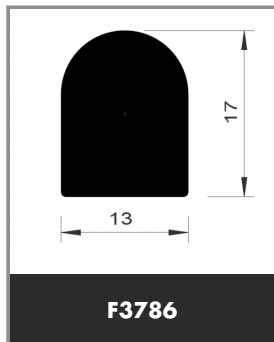

➤ TYPE OF SHAPE : **SHAPE 12**

Product available in stock