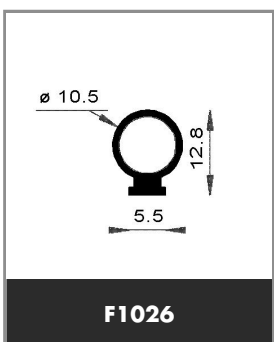

TYPE OF SHAPE :  **SHAPE 5**

Product available in stock

➤ **TYPE OF SHAPE :**  **SHAPE 6**

Product available in stock

➤ **TYPE OF SHAPE :**  **SHAPE 6**

Product available in stock

➤ **TYPE OF SHAPE :**  **SHAPE 6**

WIDTH 6 MM

 e
LARGEUR 7 MM

F846 e = 2.5 mm

WIDTH 7 MM

 e
LARGEUR 8 MM

F2222 e = 1.5 mm
F841 e = 2 mm
F682 e = 4 mm
F323 e = 8 mm

WIDTH 8 MM

 e
LARGEUR 10 MM