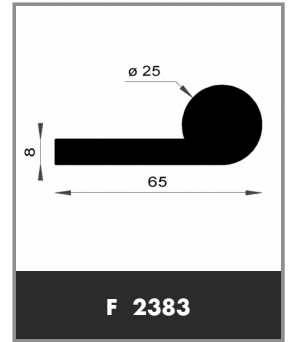

➤ TYPE OF SHAPE : **SHAPE 11**

Product available in stock