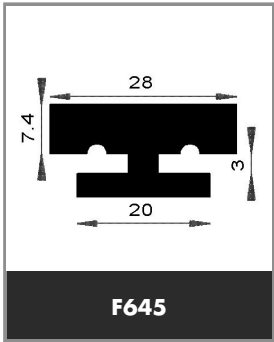

Product available in stock

➤ **TYPE OF SHAPE :**  **SHAPE 6**

Product available in stock

➤ TYPE OF SHAPE :  **SHAPE 7**

Product available in stock

➤ TYPE OF SHAPE :  **SHAPE 7**

Product available in stock

➤ **TYPE OF SHAPE :**  **SHAPE 8**

WIDTH 6 MM

 e
LARGEUR 7 MM

F846 e = 2.5 mm

WIDTH 7 MM

 e
LARGEUR 8 MM

F2222 e = 1.5 mm
F841 e = 2 mm
F682 e = 4 mm
F323 e = 8 mm

WIDTH 8 MM

 e
LARGEUR 10 MM