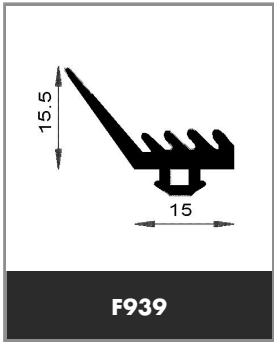

F250

F305

F351

F352

F353

F373

TYPE OF SHAPE :  DIFFERENT SHAPES

Product available in stock

 e
LARGEUR: 4 MM

F844 e = 2 mm
F1496 e = 3 mm
F712 e = 4 mm

WIDTH 4 MM

 e
LARGEUR 5 MM

F843 e = 2 mm
F323 e = 5 mm

WIDTH 5MM

 e
LARGEUR 6 MM

F3914 e = 1.5 mm
F842 e = 2 mm
F323 e = 6 mm

WIDTH 6 MM

 e
LARGEUR 7 MM

F846 e = 2.5 mm

WIDTH 7 MM

 e
LARGEUR 8 MM

F2222 e = 1.5 mm
F841 e = 2 mm
F682 e = 4 mm
F323 e = 8 mm

WIDTH 8 MM

 e
LARGEUR 10 MM

WIDTH 40 MM

➤ TYPE OF SHAPE :  **SQUARE & RECTANGLE**

Product available in stock

 e
LARGEUR 40 MM

F633 e = 15 mm
F403 e = 20 mm

WIDTH 40 MM

 e
LARGEUR 40 MM

F633 e = 15 mm
F403 e = 20 mm