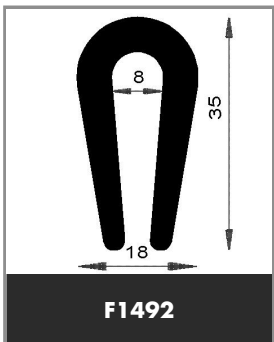

F234 

➤ **TYPE OF SHAPE :**  **SHAPE 1**

Product available in stock

➤ **TYPE OF SHAPE :**  **SHAPE 1**

Product available in stock

➤ TYPE OF SHAPE :  **SHAPE 2**

Product available in stock

➤ TYPE OF SHAPE :  **SHAPE 2**

WIDTH 6 MM

 e
LARGEUR 7 MM

F846 e = 2.5 mm

WIDTH 7 MM

 e
LARGEUR 8 MM

F2222 e = 1.5 mm
F841 e = 2 mm
F682 e = 4 mm
F323 e = 8 mm

WIDTH 8 MM

 e
LARGEUR 10 MM